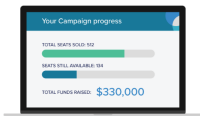

Time to make fundraising simpler?

[Get in touch now](#) →

How Buy-a-Seat works for your patrons:

With our capital campaign platform, your donors can choose exactly where they want to honour their name – from a custom-built seating map.

Select their seat from a dynamic custom seating plan

Preview exactly how their personalised plaque will look

Checkout securely via their preferred payment method